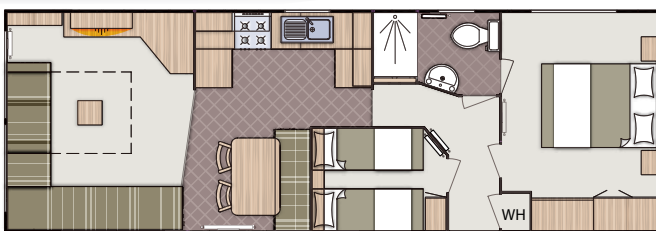

# ACCORD

352b, 353b both 12' wide

The Carnaby Accord range has been developed as an affordable and practical family holiday model. The large front windows and vaulted lounge ceiling let the light flood in whilst the contemporary log effect electric fire keeps you cosy.

Feature Wall boxes

352b & 353b Twin Bedroom

352b & 353b Kitchen

## Interior layouts

Accord 352B

Accord 353B

352b Main Bedroom

352b & 353b Lounge

352b Bathroom

352b & 353b Dining Area

Accord Swatch